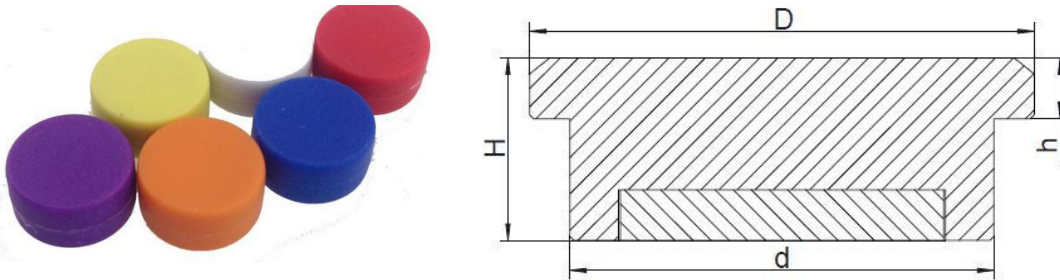

Honesty•Efficiency•Supremacy

Office Magnet

厦门顶磁磁业有限公司

XIAMEN KINGS MAGNET CO., LTD

Office Magnet

1. Neodymium pin magnet, polypropylene plastic case-a

Model	D(mm)	H(mm)	Weight (g)	Hold A4 on white board
KM-D12*20	12	20	3.5	18 pieces
KM-D19*25	19	25	7	24 pieces
KM-D29*38	29	38	22	30 pieces

2. Neodymium pin magnet, polypropylene plastic case-b

Model	D(mm)	H(mm)	Weight (g)	Hold A4 on white board
KM-D12.7*6.35	12.7	6.35	4	11 pieces

3. Ferrite clip magnet, chromium coating

Model	L(mm)	D(mm)	H(mm)	h (mm)	Weight (g)	Vertical Breakaway (Kg)	Side Breakaway (Kg)
KM-SFK36	50.5	36	23.2	7.4	45	6.8	2

Office Magnet

4. Neodymium pin magnet, nickel coating-a

Model	D(mm)	d (mm)	H(mm)	h (mm)	Weight (g)	Hold A4 on white board
KM-D12*16	12	10	16	4.2	9.6	12 pieces
KM-D16*20	16	12	20	5.2	16	16 pieces
KM-D20*25	20	14	25	7.2	30	19 pieces
KM-D25*30	25	18	30	7	53	23 pieces