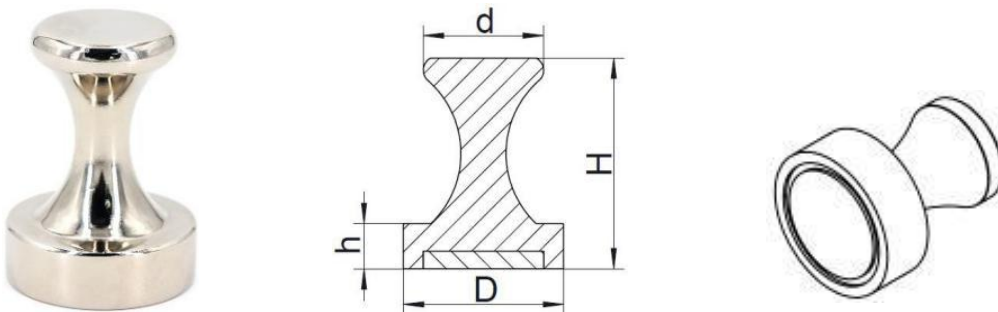

Honesty•Efficiency•Supremacy

Office Magnet

厦门顶磁磁业有限公司

XIAMEN KINGS MAGNET CO., LTD

Office Magnet

1. Neodymium pin magnet, polypropylene plastic case-a

Model	D(mm)	H(mm)	Weight (g)	Hold A4 on white board
KM-D12*20	12	20	3.5	18 pieces
KM-D19*25	19	25	7	24 pieces
KM-D29*38	29	38	22	30 pieces

2. Neodymium pin magnet, polypropylene plastic case-b

Model	D(mm)	H(mm)	Weight (g)	Hold A4 on white board
KM-D12.7*6.35	12.7	6.35	4	11 pieces

3. Ferrite clip magnet, chromium coating

Model	L(mm)	D(mm)	H(mm)	h (mm)	Weight (g)	Vertical Breakaway (Kg)	Side Breakaway (Kg)
KM-SFK36	50.5	36	23.2	7.4	45	6.8	2

Office Magnet

4. Neodymium pin magnet, nickel coating-a

Model	D(mm)	d (mm)	H(mm)	h (mm)	Weight (g)	Hold A4 on white board
KM-D12*16	12	10	16	4.2	9.6	12 pieces
KM-D16*20	16	12	20	5.2	16	16 pieces
KM-D20*25	20	14	25	7.2	30	19 pieces
KM-D25*30	25	18	30	7	53	23 pieces

5. Neodymium pin magnet, nickel coating-b

Model	D(mm)	d (mm)	H(mm)	h (mm)	Weight (g)	Side Breakaway (Kg)
KM-D32*42	32	24	42	9	103	8
KM-D36*46	36	26	46	10	140	10
KM-D42*52	42	35	52	10	233	15

6. Neodymium pin magnet, nickel coating-c