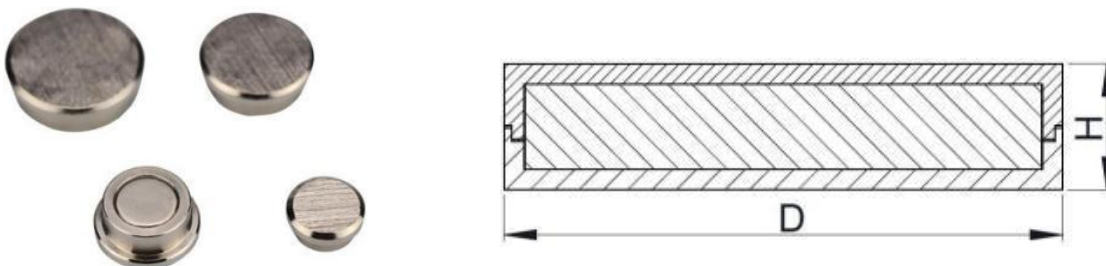

2. Neodymium pin magnet, polypropylene plastic case-b

Model	D(mm)	H(mm)	Weight (g)	Hold A4 on white board
KM-D12.7*6.35	12.7	6.35	4	11 pieces

3. Ferrite clip magnet, chromium coating

Model	L(mm)	D(mm)	H(mm)	h (mm)	Weight (g)	Vertical Breakaway (Kg)	Side Breakaway (Kg)
KM-SFK36	50.5	36	23.2	7.4	45	6.8	2

Office Magnet

4. Neodymium pin magnet, nickel coating-a

Model	D(mm)	d (mm)	H(mm)	h (mm)	Weight (g)	Hold A4 on white board
KM-D12*16	12	10	16	4.2	9.6	12 pieces
KM-D16*20	16	12	20	5.2	16	16 pieces
KM-D20*25	20	14	25	7.2	30	19 pieces
KM-D25*30	25	18	30	7	53	23 pieces

5. Neodymium pin magnet, nickel coating-b

Model	D(mm)	d (mm)	H(mm)	h (mm)	Weight (g)	Side Breakaway (Kg)
KM-D32*42	32	24	42	9	103	8
KM-D36*46	36	26	46	10	140	10
KM-D42*52	42	35	52	10	233	15

6. Neodymium pin magnet, nickel coating-c