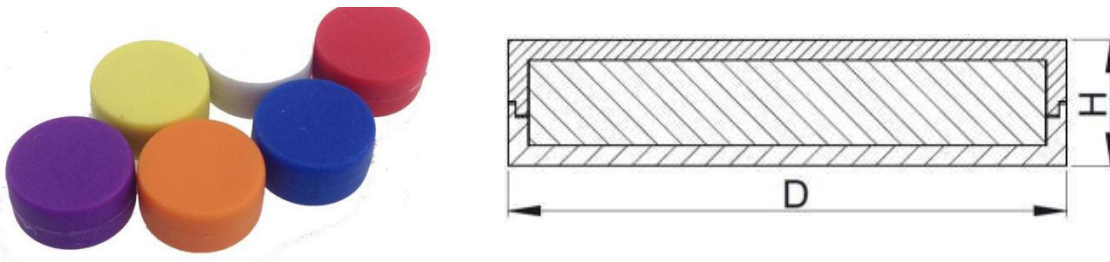

Honesty•Efficiency•Supremacy

Office Magnet

厦门顶磁磁业有限公司

XIAMEN KINGS MAGNET CO., LTD

Office Magnet

1. Neodymium pin magnet, polypropylene plastic case-a

Model	D(mm)	H(mm)	Weight (g)	Hold A4 on white board
KM-D12*20	12	20	3.5	18 pieces
KM-D19*25	19	25	7	24 pieces
KM-D29*38	29	38	22	30 pieces

2. Neodymium pin magnet, polypropylene plastic case-b

Model	D(mm)	H(mm)	Weight (g)	Hold A4 on white board
KM-D12.7*6.35	12.7	6.35	4	11 pieces

3. Ferrite clip magnet, chromium coating

Model	L(mm)	D(mm)	H(mm)	h (mm)	Weight (g)	Vertical Breakaway (Kg)	Side Breakaway (Kg)
KM-SFK36	50.5	36	23.2	7.4	45	6.8	2

Office Magnet

4. Neodymium pin magnet, nickel coating-a

Model	D(mm)	d (mm)	H(mm)	h (mm)	Weight (g)	Hold A4 on white board
KM-D12*16	12	10	16	4.2	9.6	12 pieces
KM-D16*20	16	12	20	5.2	16	16 pieces
KM-D20*25	20	14	25	7.2	30	19 pieces
KM-D25*30	25	18	30	7	53	23 pieces

5. Neodymium pin magnet, nickel coating-b

Model	D(mm)	d (mm)	H(mm)	h (mm)	Weight (g)	Side Breakaway (Kg)
KM-D32*42	32	24	42	9	103	8
KM-D36*46	36	26	46	10	140	10
KM-D42*52	42	35	52	10	233	15

6. Neodymium pin magnet, nickel coating-c