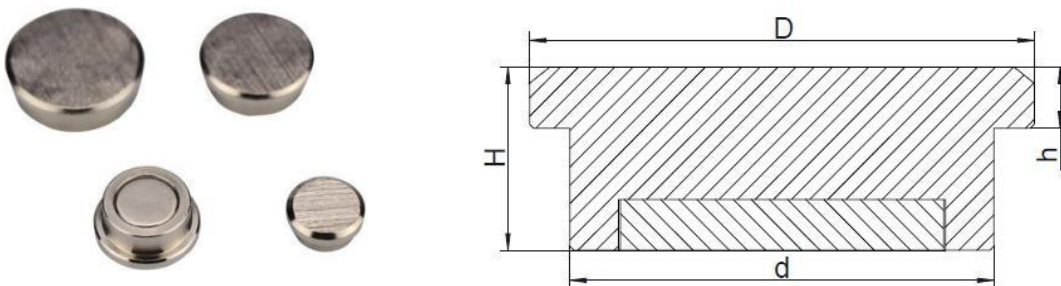

2. Neodymium pin magnet, polypropylene plastic case-b

Model	D(mm)	H(mm)	Weight (g)	Hold A4 on white board
KM-D12.7*6.35	12.7	6.35	4	11 pieces

3. Ferrite clip magnet, chromium coating

Model	L(mm)	D(mm)	H(mm)	h (mm)	Weight (g)	Vertical Breakaway (Kg)	Side Breakaway (Kg)
KM-SFK36	50.5	36	23.2	7.4	45	6.8	2

Office Magnet

4. Neodymium pin magnet, nickel coating-a

Model	D(mm)	d (mm)	H(mm)	h (mm)	Weight (g)	Hold A4 on white board
KM-D12*16	12	10	16	4.2	9.6	12 pieces
KM-D16*20	16	12	20	5.2	16	16 pieces
KM-D20*25	20	14	25	7.2	30	19 pieces
KM-D25*30	25	18	30	7	53	23 pieces

5. Neodymium pin magnet, nickel coating-b

Model	D(mm)	d (mm)	H(mm)	h (mm)	Weight (g)	Side Breakaway (Kg)
KM-D32*42	32	24	42	9	103	8
KM-D36*46	36	26	46	10	140	10
KM-D42*52	42	35	52	10	233	15

6. Neodymium pin magnet, nickel coating-c