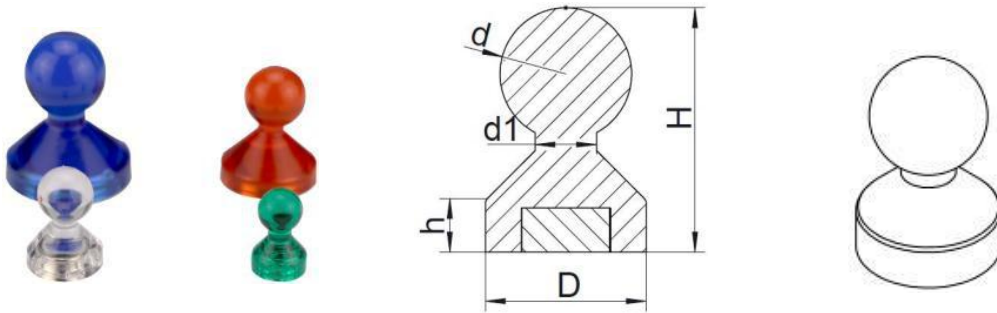

Office Magnet

Model	D(mm)	d (mm)	H(mm)	h (mm)	Weight (g)	Hold A4 on white board
KM-D16	16	13.2	7.2	3.2	9	11 pieces
KM-D22	22	18	9	3	21	13 pieces
KM-D25	25	21	9	3	27	15 pieces
KM-D30	30	27	9	3	43	17 pieces

7. Neodymium pin magnet, acrylic plastic case