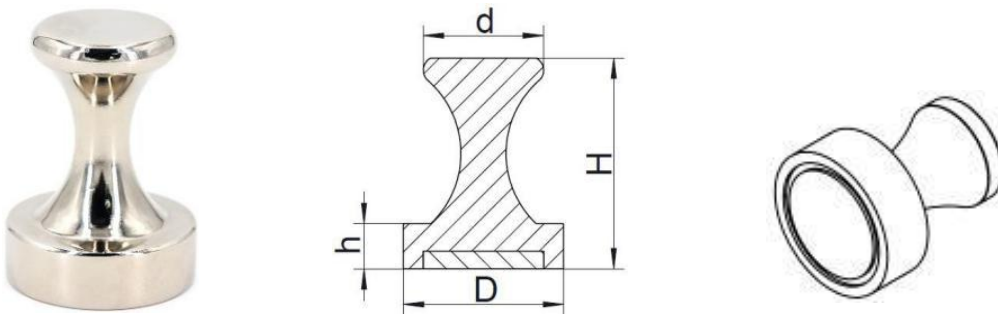

Honesty•Efficiency•Supremacy

Office Magnet

厦门顶磁磁业有限公司

XIAMEN KINGS MAGNET CO., LTD

Office Magnet

1. Neodymium pin magnet, polypropylene plastic case-a

Model	D(mm)	H(mm)	Weight (g)	Hold A4 on white board
KM-D12*20	12	20	3.5	18 pieces
KM-D19*25	19	25	7	24 pieces
KM-D29*38	29	38	22	30 pieces

2. Neodymium pin magnet, polypropylene plastic case-b

Model	D(mm)	H(mm)	Weight (g)	Hold A4 on white board
KM-D12.7*6.35	12.7	6.35	4	11 pieces

3. Ferrite clip magnet, chromium coating

Model	L(mm)	D(mm)	H(mm)	h (mm)	Weight (g)	Vertical Breakaway (Kg)	Side Breakaway (Kg)
KM-SFK36	50.5	36	23.2	7.4	45	6.8	2

Office Magnet

4. Neodymium pin magnet, nickel coating-a

Model	D(mm)	d (mm)	H(mm)	h (mm)	Weight (g)	Hold A4 on white board
KM-D12*16	12	10	16	4.2	9.6	12 pieces
KM-D16*20	16	12	20	5.2	16	16 pieces
KM-D20*25	20	14	25	7.2	30	19 pieces
KM-D25*30	25	18	30	7	53	23 pieces

5. Neodymium pin magnet, nickel coating-b

Model	D(mm)	d (mm)	H(mm)	h (mm)	Weight (g)	Side Breakaway (Kg)
KM-D32*42	32	24	42	9	103	8
KM-D36*46	36	26	46	10	140	10
KM-D42*52	42	35	52	10	233	15

6. Neodymium pin magnet, nickel coating-c