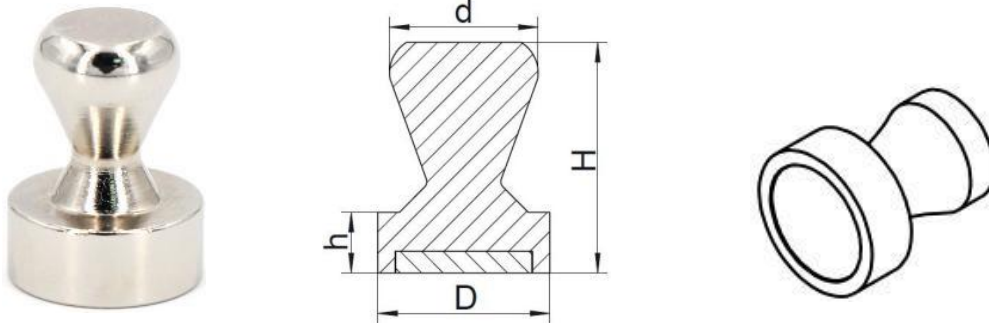

Honesty•Efficiency•Supremacy

Office Magnet

厦门顶磁磁业有限公司

XIAMEN KINGS MAGNET CO., LTD

Office Magnet

1. Neodymium pin magnet, polypropylene plastic case-a

Model	D(mm)	H(mm)	Weight (g)	Hold A4 on white board
KM-D12*20	12	20	3.5	18 pieces
KM-D19*25	19	25	7	24 pieces
KM-D29*38	29	38	22	30 pieces

2. Neodymium pin magnet, polypropylene plastic case-b

Model	D(mm)	H(mm)	Weight (g)	Hold A4 on white board
KM-D12.7*6.35	12.7	6.35	4	11 pieces

3. Ferrite clip magnet, chromium coating

Model	L(mm)	D(mm)	H(mm)	h (mm)	Weight (g)	Vertical Breakaway (Kg)	Side Breakaway (Kg)
KM-SFK36	50.5	36	23.2	7.4	45	6.8	2

Office Magnet

4. Neodymium pin magnet, nickel coating-a

Model	D(mm)	d (mm)	H(mm)	h (mm)	Weight (g)	Hold A4 on white board
KM-D12*16	12	10	16	4.2	9.6	12 pieces
KM-D16*20	16	12	20	5.2	16	16 pieces
KM-D20*25	20	14	25	7.2	30	19 pieces
KM-D25*30	25	18	30	7	53	23 pieces

5. Neodymium pin magnet, nickel coating-b

Model	D(mm)	d (mm)	H(mm)	h (mm)	Weight (g)	Side Breakaway (Kg)
KM-D32*42	32	24	42	9	103	8
KM-D36*46	36	26	46	10	140	10
KM-D42*52	42	35	52	10	233	15

6. Neodymium pin magnet, nickel coating-c