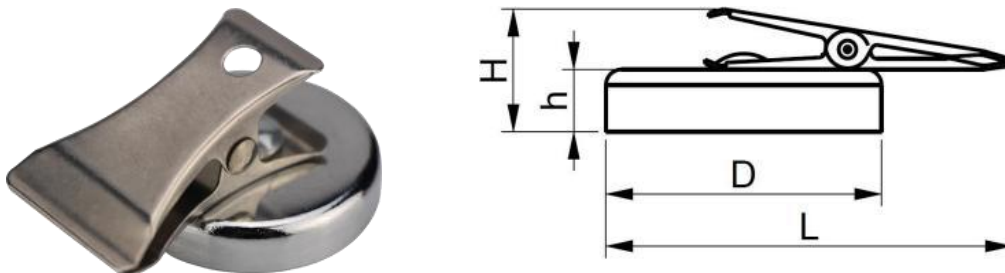

Honesty•Efficiency•Supremacy

Office Magnet

厦门顶磁磁业有限公司

XIAMEN KINGS MAGNET CO., LTD

Office Magnet

1. Neodymium pin magnet, polypropylene plastic case-a

Model	D(mm)	H(mm)	Weight (g)	Hold A4 on white board
KM-D12*20	12	20	3.5	18 pieces
KM-D19*25	19	25	7	24 pieces
KM-D29*38	29	38	22	30 pieces

2. Neodymium pin magnet, polypropylene plastic case-b

Model	D(mm)	H(mm)	Weight (g)	Hold A4 on white board
KM-D12.7*6.35	12.7	6.35	4	11 pieces

3. Ferrite clip magnet, chromium coating

Model	L(mm)	D(mm)	H(mm)	h (mm)	Weight (g)	Vertical Breakaway (Kg)	Side Breakaway (Kg)
KM-SFK36	50.5	36	23.2	7.4	45	6.8	2